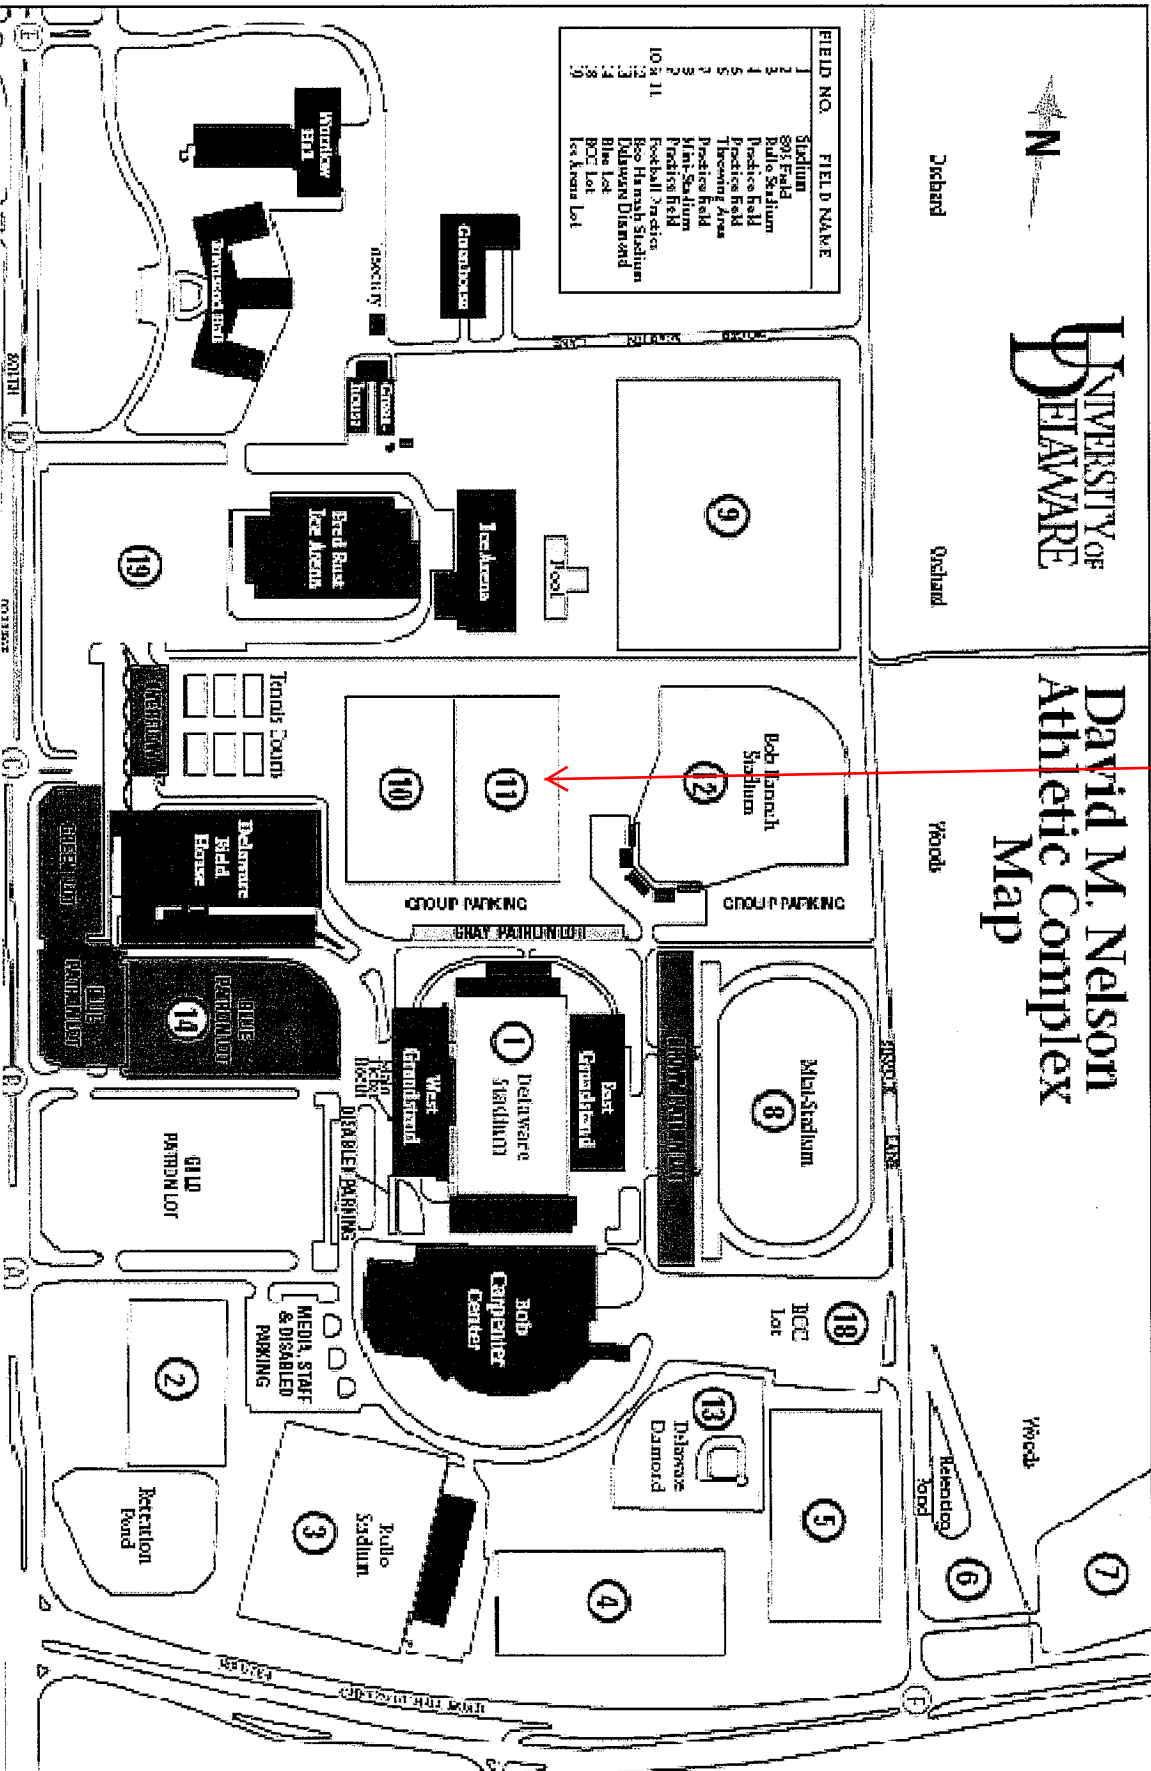

Location of the Rugby Session on April 23 @ 8 PM

UNIVERSITY OF
DELAWARE

David M. Nelson
Athletic Complex
Map

South College Avenue

Chestnuthill Rd.